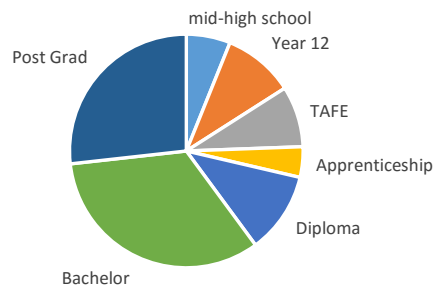

Over a third of HEN members took part in our survey

Where are you based?

Urban	12%
Suburban	38%
Regional	46%
Remote	4%

What's your style?

Structured	33%
Eclectic	48%
Natural learning/unschooling	19%

How long have you been home educating?

1-2 years	27.4%
3-6 years	30.1%
7-10 years	25.7%
10+ years	12.4%
20+ years	4.4%

Parents' qualifications

mid-high school	6.1%
Year 12	9.9%
TAFE	8.5%
Apprenticeship	4.2%
Bachelor	33.3%
Diploma	11.3%
Post Grad	26.8%