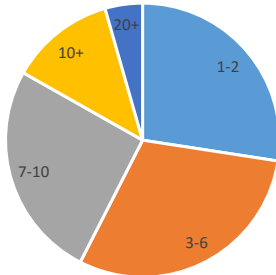

Over a third of HEN members took part in our survey

Where are you based?

Urban	12%
Suburban	38%
Regional	46%
Remote	4%

What's your style?

Structured	33%
Eclectic	48%
Natural learning/unschooling	19%

How long have you been home educating?

1-2 years	27.4%
3-6 years	30.1%
7-10 years	25.7%
10+ years	12.4%
20+ years	4.4%

Parents' qualifications

mid-high school	6.1%
Year 12	9.9%
TAFE	8.5%
Apprenticeship	4.2%
Bachelor	33.3%
Diploma	11.3%
Post Grad	26.8%