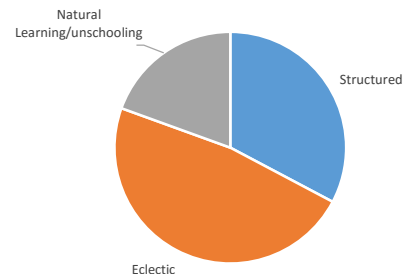

Over a third of HEN members took part in our survey

Where are you based?

Urban	12%
Suburban	38%
Regional	46%
Remote	4%

What's your style?

Structured	33%
Eclectic	48%
Natural learning/unschooling	19%

How long have you been home educating?

1-2 years	27.4%
3-6 years	30.1%
7-10 years	25.7%
10+ years	12.4%
20+ years	4.4%

Parents' qualifications

mid-high school	6.1%
Year 12	9.9%
TAFE	8.5%
Apprenticeship	4.2%
Bachelor	33.3%
Diploma	11.3%
Post Grad	26.8%